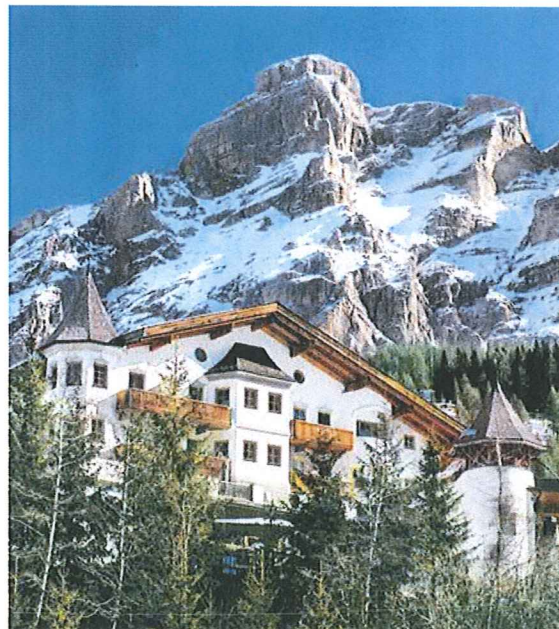

TRAVEL TOOL

The **ADVENTURE** Ratings
Search through 158 of top-rated adventure travel outfitters, specializing in Africa safaris, family adventures, hiking tours, climbing adventures, and more.

World Class: Lodges + Escapes

Published: February 2009

-ADVERTISEMENT-

Old World Action: Italy

Aman's regal lodge circuit takes visitors into the heart of mystical Bhutan; plus, dynamite Dolomite downhill and off-the-grid Mexico.

Text by Global Travel Editor Costas Christ
Photograph Courtesy of Hotel Rosa Alpina

ITALY

Eat, ski, repeat.

See the next trip >>

Last year's perfect economic storm might have a silver lining: The global financial slowdown tipped the dollar up against the euro for the first time in years—and put Europe back on the map for American travelers. The retreat du jour? Rosa Alpina, a family-owned hotel dating to 1850 in the heart of the Dolomites (doubles from \$637; rosalpina.it). Each of its 51 rooms is unique in classic Old European style, furnished with 17th-century chests and paintings. But the main attraction is outdoors, where a single ski pass (about \$60 a day) grants access to 746 miles of runs between jagged limestone peaks and village-sprinkled valleys. Ice climbing, snowshoeing, and trekking round out the daily activity menu—along with eating. This is Italy after all, and the hotel's chef just landed his second Michelin star.